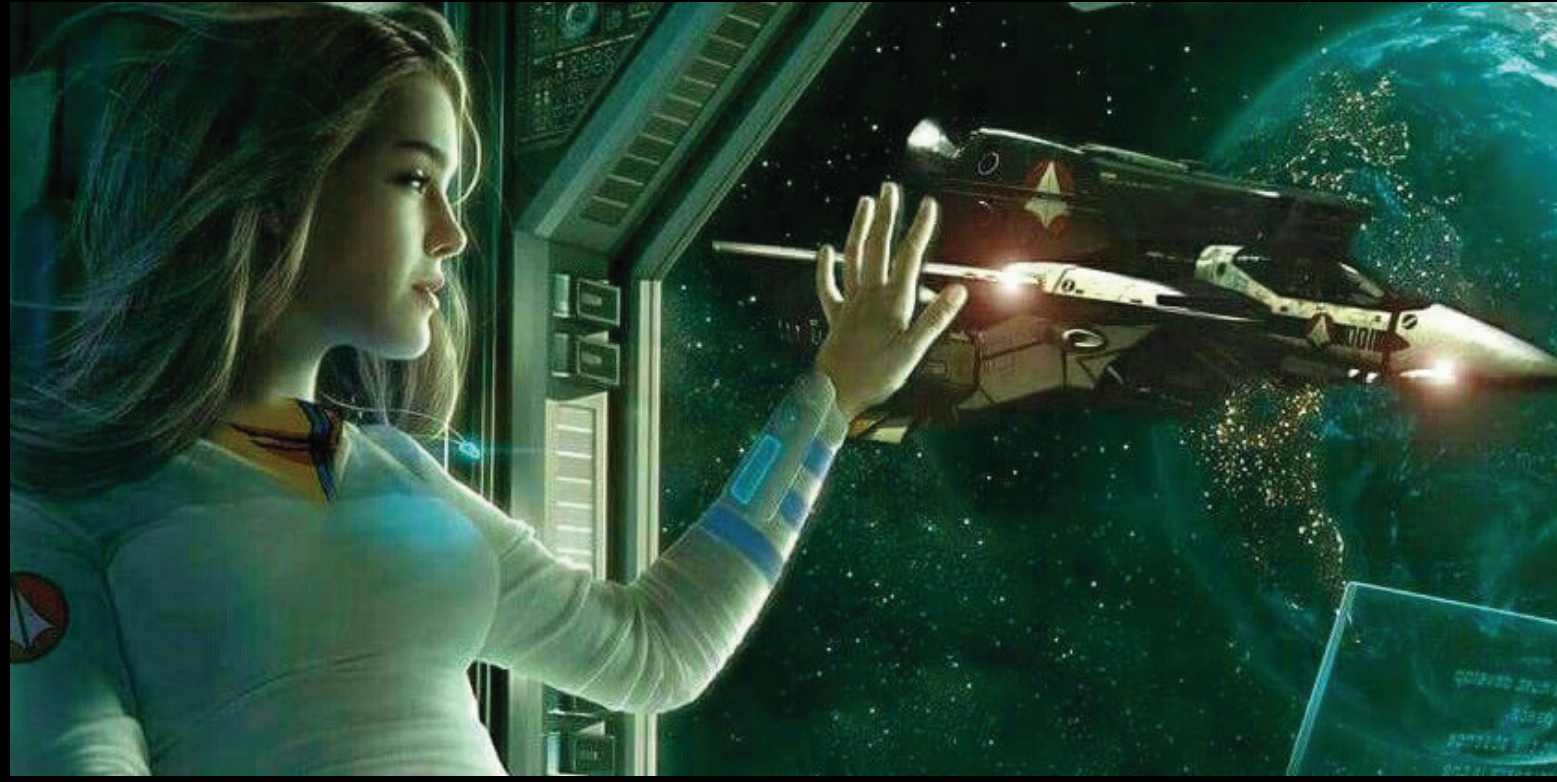

A space traveler is lost in a distant planet longing for his lover, that awaits for him in a space colony. He is rescued by a bounty hunter that takes him to a jungle planet.

**MUSIC VIDEO:** OUT OF THE WORLD

**LOCATIONS:** UTAH - Bryce Canyon National Park, Monument Valley, Antelope Canyon, The Wave.

**LOCATIONS:** L.A. CASTLE STUDIOS OR OTHERS - (Greenscreen and Spaceship Set)

**DIANA WHITE**

**MARINA KROVIKS**